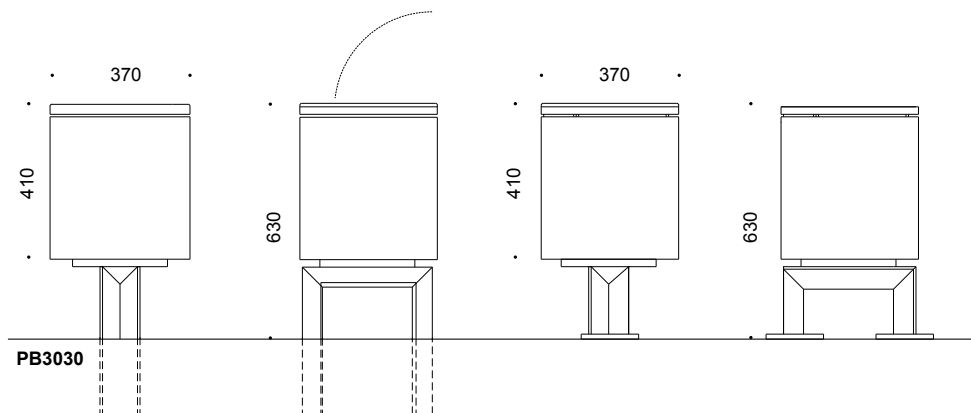

Comfort

Frame	75 x 75 x 7 mm angle steel
Bin	1.5 mm
Lid	1.25 mm
	Hot-dip galvanised steel. Can also be powder coated. For standard colours, see product info.
Inner liner	Rotational moulded plastic.
Content	30 litres.
Lock	Opened by means of a square key. Locks automatically on closing.
Ashtray	Available with ashtray lid. Please state if required when ordering.
Installation	Embedment or surface mounting.

Design: Ginman, Harboe, Borup landscape architects