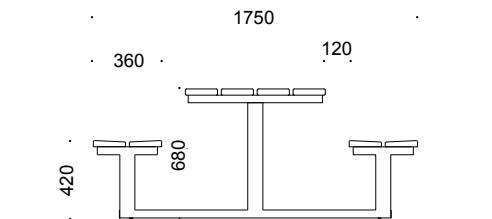

Siesta

1. Frame 40 x 40 mm / 40 x 80 mm
   Hot-dip galvanised steel. Can also be powder coated.
   For standard colours, see product info.
2. Slats, seat 170 x 27/33 mm bevelled
   Slats, table 170 x 33 mm
   Oil-treated or untreated mahogany (FSC certified) or ash
   – alternatively pressure-impregnated pine.
3. Installation Placed loose on the ground.

Design: VEKSO A/S

VD 1091