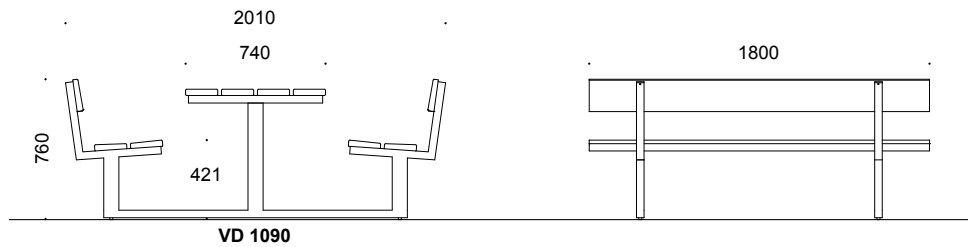

Siesta

1. Frame 40 x 40 mm / 40 x 80 mm
   Hot-dip galvanised steel. Can also be powder coated.
   For standard colours, see product info.
2. Slats, seat 170 x 27/33 mm bevelled
   Slats, table 170 x 33 mm
   Oil-treated or untreated mahogany (FSC certified) or ash
   – alternatively pressure-impregnated pine.
3. Installation Placed loose on the ground.

Design: VEKSO A/S

VD 1090